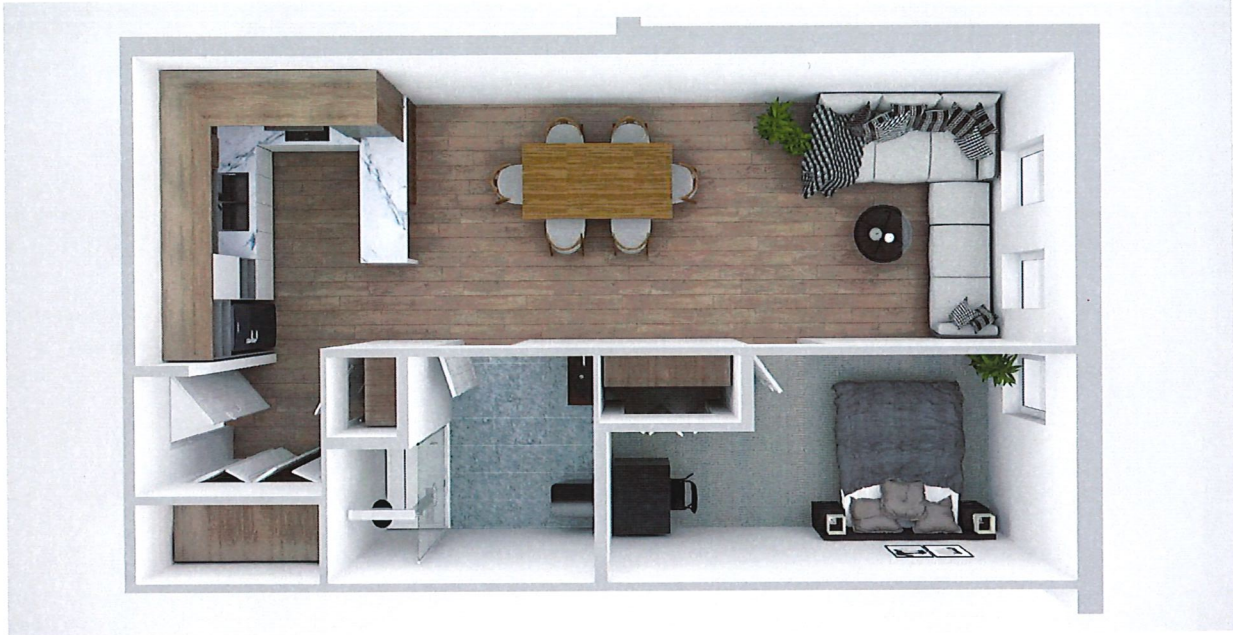

# OUR Floor Plans

## The Wells: One Bedroom

678 SF	Water/Month:	
Application Fee:	Security Deposit:	
Rent:	Pet Deposit:	Pet Monthly:

Washer & Dryer

All Electric Units

Granite Countertops

Stainless Steel Appliances

Plank Flooring in Living Areas

24-Hour Video Surveillance

Clubhouse-Lobby Open 24/7

Resident Pays Water and Electric