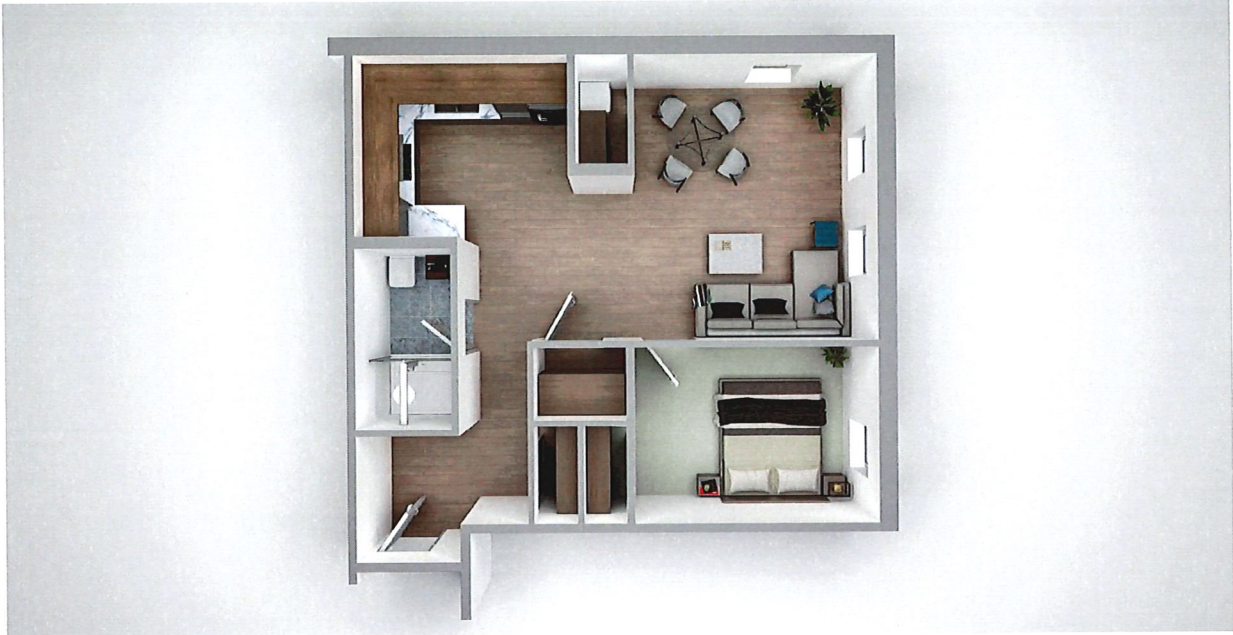

OUR Floor Plans

The Astor: One Bedroom

674 SF	Water/Month:
Application Fee:	Security Deposit:
Rent:	Pet Deposit: Pet Monthly:

Washer & Dryer

Plank Flooring in Living Areas

All Electric Units

24-Hour Video Surveillance

Granite Countertops

Clubhouse-Lobby Open 24/7

Stainless Steel Appliances

Resident Pays Water and Electric