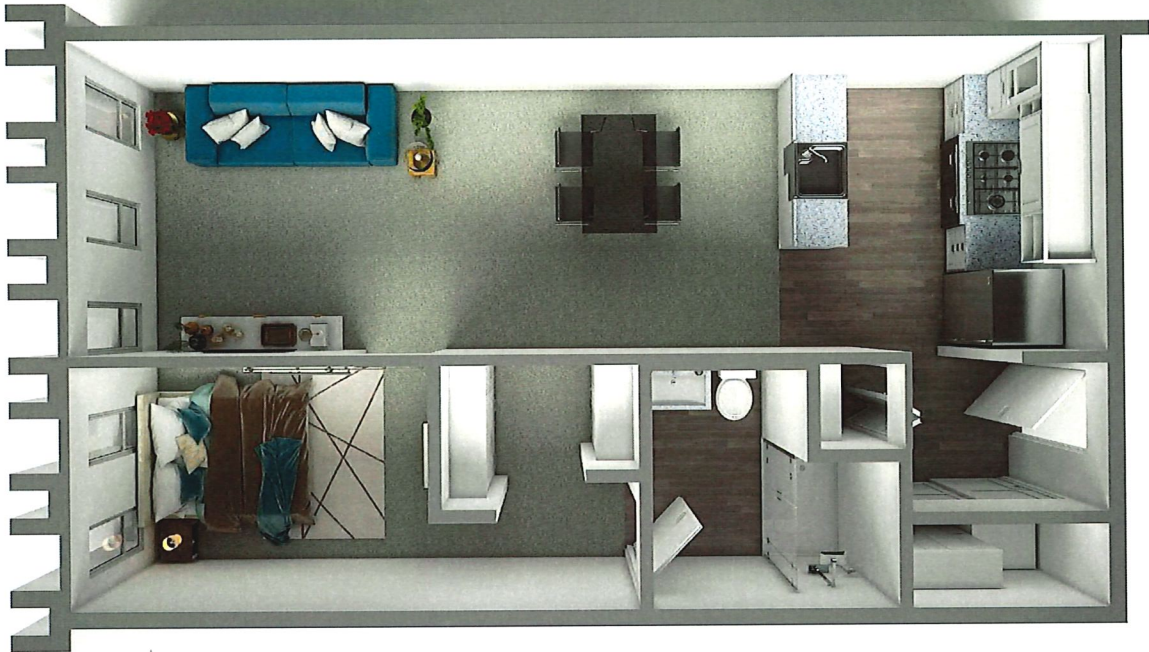

OUR Floor Plans

The Rialto: One Bedroom

707 SF	Water/Month:	
Application Fee:	Security Deposit:	
Rent:	Pet Deposit:	Pet Monthly:

Washer & Dryer

Plank Flooring in Living Areas

All Electric Units

24-Hour Video Surveillance